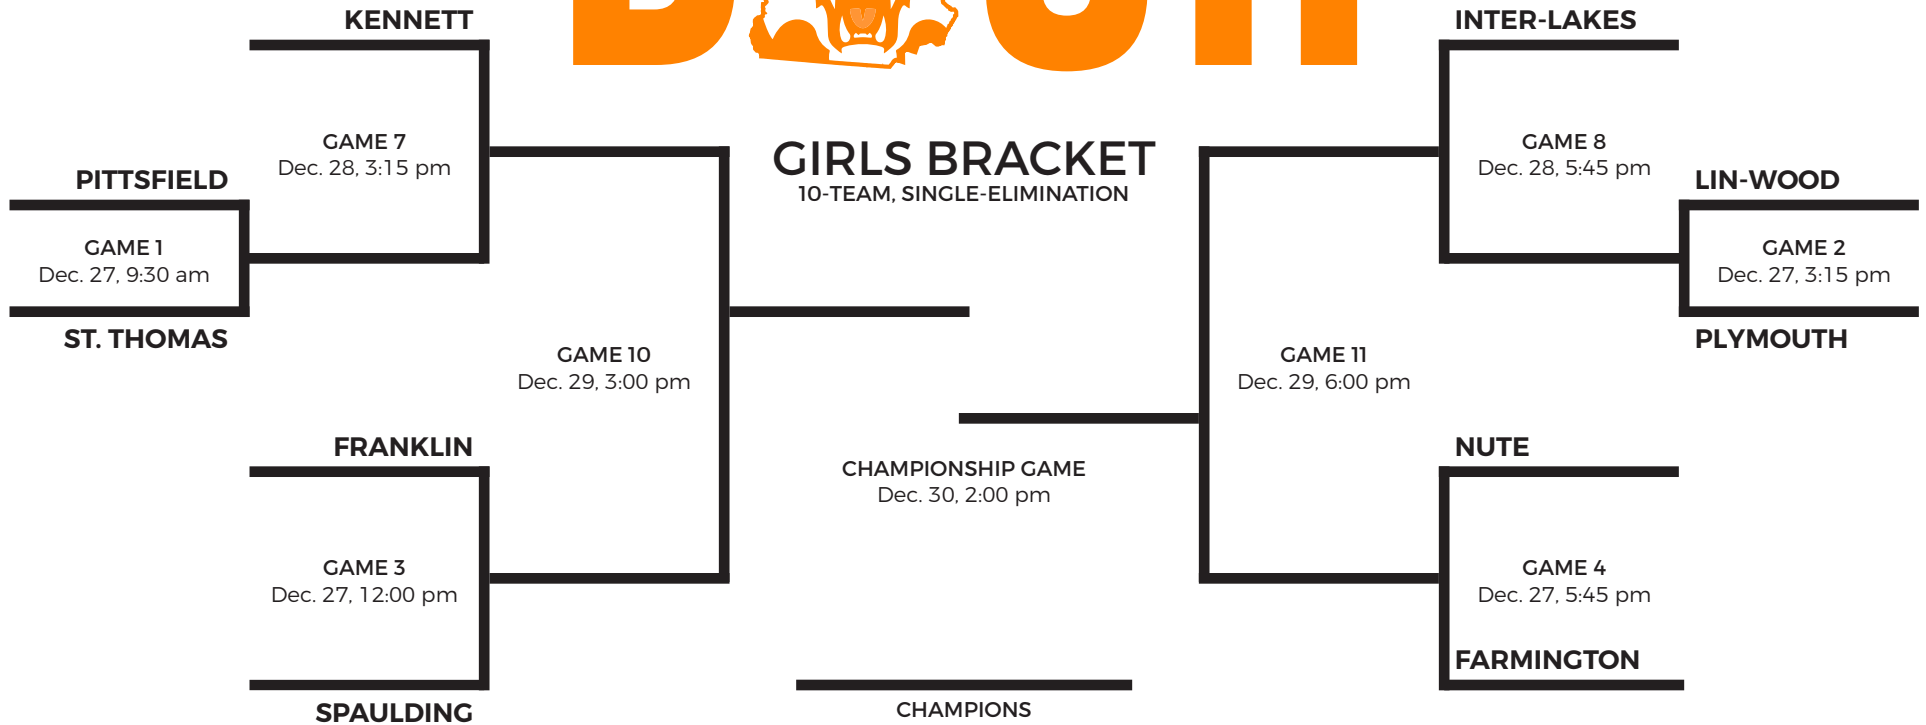

THE 40TH ANNUAL MIKE LEE HOLIDAY BASKETBALL

BASH

BOYS BRACKET 10-TEAM, SINGLE-ELIMINATION

CONSOLATION GAMES

THE 40TH ANNUAL MIKE LEE HOLIDAY BASKETBALL

BASH

GIRLS BRACKET 10-TEAM, SINGLE-ELIMINATION

CONSOLATION GAMES

THE 40TH ANNUAL MIKE LEE HOLIDAY BASKETBALL

TOURNAMENT SCHEDULE

WEDNESDAY, DECEMBER 26

GIRLS:	St. Thomas vs. Nute	9:00 AM
BOYS:	Kennett vs. Nute	10:15 AM
GIRLS:	Kennett vs. Inter-Lakes	11:30 AM
BOYS:	Pittsfield vs. Inter-Lakes	12:45 PM
GIRLS:	Pittsfield vs. Franklin	2:00 PM
BOYS:	Portsmouth Christian vs. Franklin	3:15 PM
GIRLS:	Spaulding vs. Lin-Wood	4:30 PM
BOYS:	Newmarket vs. Lin-Wood	5:45 PM
GIRLS:	Plymouth vs. Farmington	7:00 PM
BOYS:	St. Thomas vs. Farmington	8:30 PM

THURSDAY, DECEMBER 27: HALL OF FAME NIGHT

GIRLS:	St. Thomas vs. Pittsfield	9:30 AM
BOYS:	Franklin vs. Newmarket	10:45 AM
GIRLS:	Franklin vs. Spaulding	12:00 PM
BOYS:	St. Thomas vs. Lin-Wood	1:15 PM
	3-Point Shootout Championship	2:30 PM
GIRLS:	Plymouth vs. Lin-Wood	3:15 PM
BOYS:	Inter-Lakes vs. Portsmouth Christian	4:30 PM
GIRLS:	Nute vs. Farmington	5:45 PM
	*Hall of Fame Roll Call *	7:00 PM
BOYS:	Nute vs. Farmington	7:30 PM

SUNDAY, DECEMBER 30: CHAMPIONSHIP SUNDAY

GIRLS:	Winner Game 11 vs. Winner Game 10	2:00 PM
BOYS:	Winner Game 11 vs. Winner Game 10	4:00 PM

** second team listed in all matchups will be the home team*