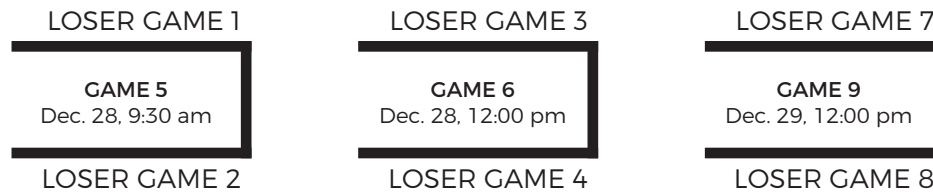

THE 40TH ANNUAL MIKE LEE HOLIDAY BASKETBALL

BASH

BOYS BRACKET 10-TEAM, SINGLE-ELIMINATION

CONSOLATION GAMES

THE 40TH ANNUAL MIKE LEE HOLIDAY BASKETBALL

BASH

GIRLS BRACKET 10-TEAM, SINGLE-ELIMINATION

CONSOLATION GAMES

THE 40TH ANNUAL MIKE LEE HOLIDAY BASKETBALL

TOURNAMENT SCHEDULE

WEDNESDAY, DECEMBER 26

GIRLS:	St. Thomas vs. Nute	9:00 AM
BOYS:	Kennett vs. Nute	10:15 AM
GIRLS:	Kennett vs. Inter-Lakes	11:30 AM
BOYS:	Pittsfield vs. Inter-Lakes	12:45 PM
GIRLS:	Pittsfield vs. Franklin	2:00 PM
BOYS:	Portsmouth Christian vs. Franklin	3:15 PM
GIRLS:	Spaulding vs. Lin-Wood	4:30 PM
BOYS:	Newmarket vs. Lin-Wood	5:45 PM
GIRLS:	Plymouth vs. Farmington	7:00 PM
BOYS:	St. Thomas vs. Farmington	8:30 PM

THURSDAY, DECEMBER 27: HALL OF FAME NIGHT

GIRLS:	St. Thomas vs. Pittsfield	9:30 AM
BOYS:	Franklin vs. Newmarket	10:45 AM
GIRLS:	Franklin vs. Spaulding	12:00 PM
BOYS:	St. Thomas vs. Lin-Wood	1:15 PM
	3-Point Shootout Championship	2:30 PM
GIRLS:	Plymouth vs. Lin-Wood	3:15 PM
BOYS:	Inter-Lakes vs. Portsmouth Christian	4:30 PM
GIRLS:	Nute vs. Farmington	5:45 PM
	*Hall of Fame Roll Call *	7:00 PM
BOYS:	Nute vs. Farmington	7:30 PM