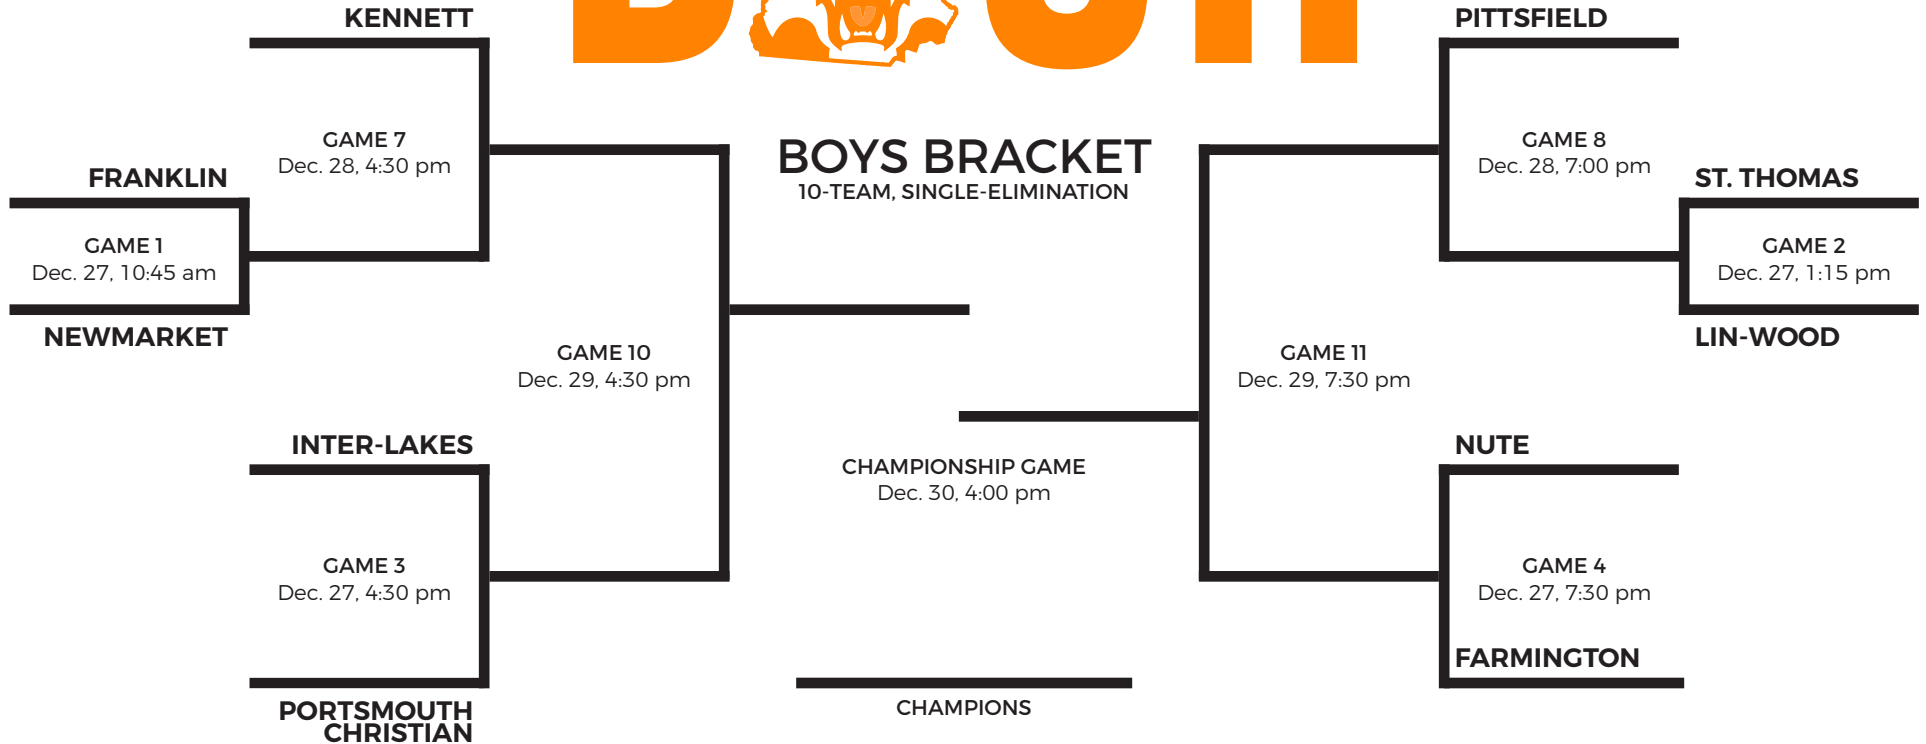

THE 40TH ANNUAL MIKE LEE HOLIDAY BASKETBALL

BASH

BOYS BRACKET 10-TEAM, SINGLE-ELIMINATION

CONSOLATION GAMES

THE 40TH ANNUAL MIKE LEE HOLIDAY BASKETBALL

BASH

GIRLS BRACKET 10-TEAM, SINGLE-ELIMINATION

CONSOLATION GAMES

THE 40TH ANNUAL MIKE LEE HOLIDAY BASKETBALL

TOURNAMENT SCHEDULE

WEDNESDAY, DECEMBER 26

GIRLS:	St. Thomas vs. Nute	9:00 AM
BOYS:	Kennett vs. Nute	10:15 AM
GIRLS:	Kennett vs. Inter-Lakes	11:30 AM
BOYS:	Pittsfield vs. Inter-Lakes	12:45 PM
GIRLS:	Pittsfield vs. Franklin	2:00 PM
BOYS:	Portsmouth Christian vs. Franklin	3:15 PM
GIRLS:	Spaulding vs. Lin-Wood	4:30 PM
BOYS:	Newmarket vs. Lin-Wood	5:45 PM
GIRLS:	Plymouth vs. Farmington	7:00 PM
BOYS:	St. Thomas vs. Farmington	8:30 PM

THURSDAY, DECEMBER 27: HALL OF FAME NIGHT

GIRLS:	St. Thomas vs. Pittsfield	9:30 AM
BOYS:	Franklin vs. Newmarket	10:45 AM
GIRLS:	Franklin vs. Spaulding	12:00 PM
BOYS:	St. Thomas vs. Lin-Wood	1:15 PM
	3-Point Shootout Championship	2:30 PM
GIRLS:	Plymouth vs. Lin-Wood	3:15 PM
BOYS:	Inter-Lakes vs. Portsmouth Christian	4:30 PM
GIRLS:	Nute vs. Farmington	5:45 PM
	*Hall of Fame Roll Call *	7:00 PM
BOYS:	Nute vs. Farmington	7:30 PM

SUNDAY, DECEMBER 30: CHAMPIONSHIP SUNDAY

GIRLS:	Winner Game 11 vs. Winner Game 10	2:00 PM
BOYS:	Winner Game 11 vs. Winner Game 10	4:00 PM

** second team listed in all matchups will be the home team*